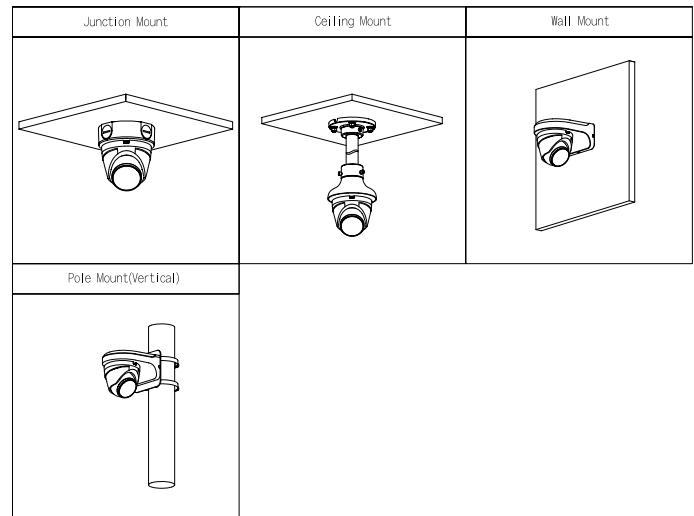

## Ordering Information

Type	Model	Description
4MP Camera	DH-IPC-HDW1439V-A-IL	4MP Entry Smart Dual Light Fixed-focal Eyeball Network Camera
Accessories (Optional)	PFA13G	Junction Box
	PFB205W-E	Wall Mount Bracket
	PFA152-E	Pole Mount Bracket
	PFA109	Mount Adapter
	PFB220C	Ceiling Mount Bracket
	PFM321D	12 VDC 1A Power Adapter
	PFM900-E	Integrated Mount Tester

## Accessories

### Optional:

PFA13G  
Junction Box

PFB205W-E  
Wall Mount Bracket

PFA152-E  
Pole Mount Bracket

PFA109  
Mount Adapter

PFB220C  
Ceiling Mount Bracket

PFM321D  
12 VDC 1 A  
Power Adapter

PFM900-E  
Integrated  
Mount Tester

## Dimensions (mm[inch])